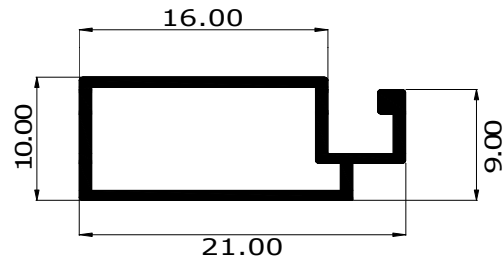

**Section No. 2216 ·**  
**Wt/Mtr : 0.421 Kg**  
**Wt Range: 1.470-1.620 Kg/12ft**

**Section No. 4704 ·**  
**Wt/Mtr : 0.135 Kg**  
**Wt Range: 0.450-0.550 Kg/12ft**

**Section No. 2217**  
**Wt/Mtr : 0.510 Kg**  
**Wt Range: 1.750-2.000 Kg/12ft**

ALL DIMENSIONS ARE IN MM