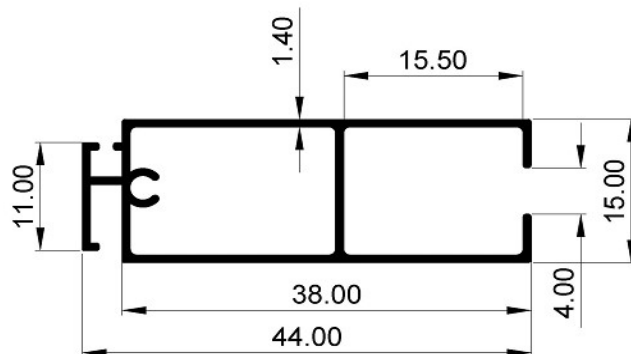

**Section No. 2216 ·**  
**Wt/Mtr : 0.421 Kg**  
**Wt Range: 1.470-1.620 Kg/12ft**

**Section No. 4704 ·**  
**Wt/Mtr : 0.135 Kg**  
**Wt Range: 0.450-0.550 Kg/12ft**

**Section No. 2217**  
**Wt/Mtr : 0.510 Kg**  
**Wt Range: 1.750-2.000 Kg/12ft**

ALL DIMENSIONS ARE IN MM