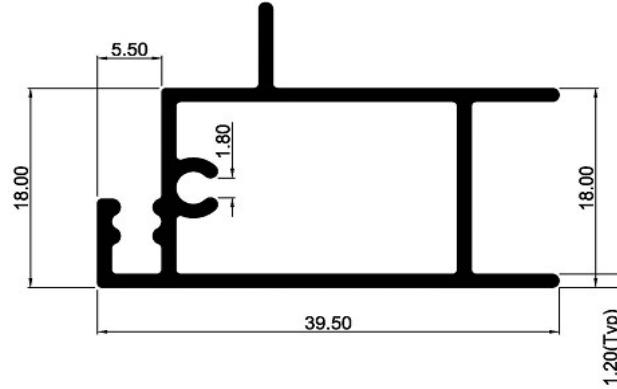

**Section No. 2216 ·**  
**Wt/Mtr : 0.421 Kg**  
**Wt Range: 1.470-1.620 Kg/12ft**

**Section No. 4704 ·**  
**Wt/Mtr : 0.135 Kg**  
**Wt Range: 0.450-0.550 Kg/12ft**

**Section No. 2217**  
**Wt/Mtr : 0.510 Kg**  
**Wt Range: 1.750-2.000 Kg/12ft**

ALL DIMENSIONS ARE IN MM