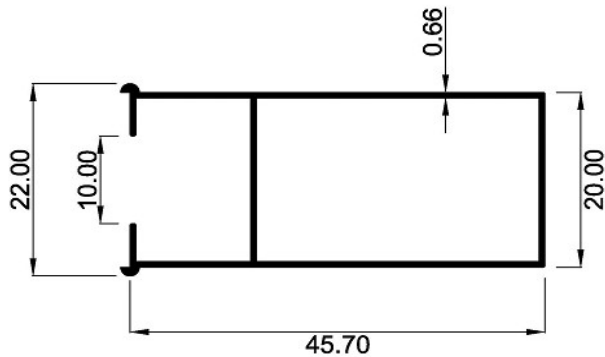

**Section No. 2228 ·**  
**Wt Range: 0.800-1.000 Kg/12ft**

**Section No. 2229 ·**  
**Wt Range: 0.850-1.050 Kg/12ft**

**Section No. 2230 ·**  
**Wt Range: 0.900-1.100 Kg/12ft**

**Section No. 2231 ·**  
**Wt Range: 1.050-1.250 Kg/12ft**

**Section No. 2232 ·**  
**Wt Range: 1.350-1.500 Kg/12ft**

**Section No. 2235 ·**  
**Wt Range: 1.050-1.300 Kg/12ft**

ALL DIMENSIONS ARE IN MM