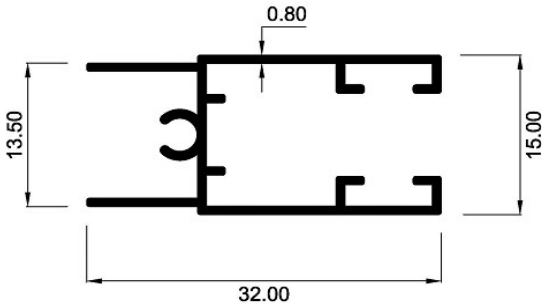

**Section No. 2228 ·**  
**Wt Range: 0.800-1.000 Kg/12ft**

**Section No. 2229 ·**  
**Wt Range: 0.850-1.050 Kg/12ft**

**Section No. 2230 ·**  
**Wt Range: 0.900-1.100 Kg/12ft**

**Section No. 2231 ·**  
**Wt Range: 1.050-1.250 Kg/12ft**

**Section No. 2232 ·**  
**Wt Range: 1.350-1.500 Kg/12ft**

**Section No. 2235 ·**  
**Wt Range: 1.050-1.300 Kg/12ft**

ALL DIMENSIONS ARE IN MM