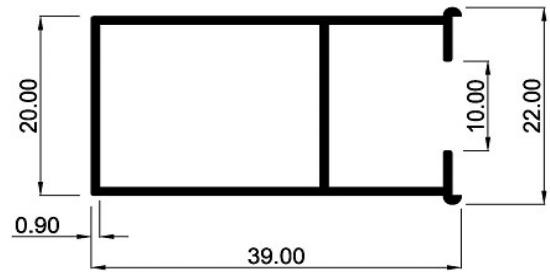

**Section No. 2228 ·**  
**Wt Range: 0.800-1.000 Kg/12ft**

**Section No. 2229 ·**  
**Wt Range: 0.850-1.050 Kg/12ft**

**Section No. 2230 ·**  
**Wt Range: 0.900-1.100 Kg/12ft**

**Section No. 2231 ·**  
**Wt Range: 1.050-1.250 Kg/12ft**

**Section No. 2232 ·**  
**Wt Range: 1.350-1.500 Kg/12ft**

**Section No. 2235 ·**  
**Wt Range: 1.050-1.300 Kg/12ft**

ALL DIMENSIONS ARE IN MM