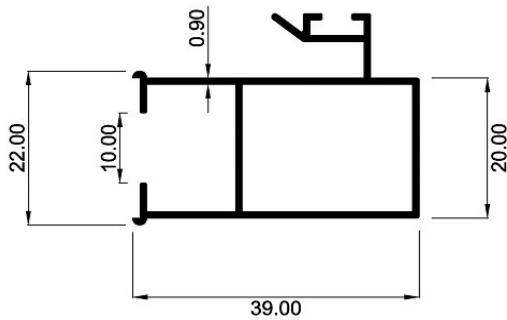

**Section No. 2228 ·**  
**Wt Range: 0.800-1.000 Kg/12ft**

**Section No. 2229 ·**  
**Wt Range: 0.850-1.050 Kg/12ft**

**Section No. 2230 ·**  
**Wt Range: 0.900-1.100 Kg/12ft**

**Section No. 2231 ·**  
**Wt Range: 1.050-1.250 Kg/12ft**

**Section No. 2232 ·**  
**Wt Range: 1.350-1.500 Kg/12ft**

**Section No. 2235 ·**  
**Wt Range: 1.050-1.300 Kg/12ft**

ALL DIMENSIONS ARE IN MM